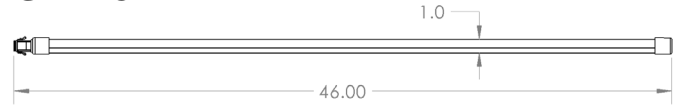

INDUSTRIAL LIGHTING

T 800.285.6780 E sales@ggled.net

www.ggled.net

Date

Project

**DIRECT AC
DRIVERLESS**

DIMENSIONAL DRAWINGS

GPX4SE

Rev Date 20 1015

STRONG.

SIMPLE.

COMPACT.