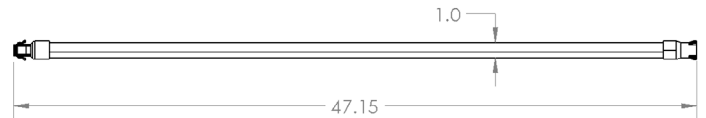

INDUSTRIAL LIGHTING

T 800.285.6780 E sales@ggled.net

www.ggled.net

Date

Project

**DIRECT AC
DRIVERLESS**

DIMENSIONAL DRAWINGS

GPX4

Rev Date 20 1015

STRONG.

SIMPLE.

COMPACT.