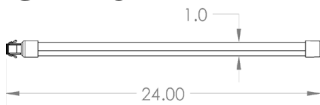

INDUSTRIAL LIGHTING

T 800.285.6780 E sales@ggled.net

www.ggled.net

Date

Project

**DIRECT AC
DRIVERLESS**

DIMENSIONAL DRAWINGS

GPX2SE