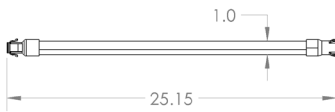

INDUSTRIAL LIGHTING

T 800.285.6780 E sales@ggled.net

www.ggled.net

Date

Project

**DIRECT AC
DRIVERLESS**

DIMENSIONAL DRAWINGS

GPX2

Rev Date 20 1015

STRONG.

SIMPLE.

COMPACT.