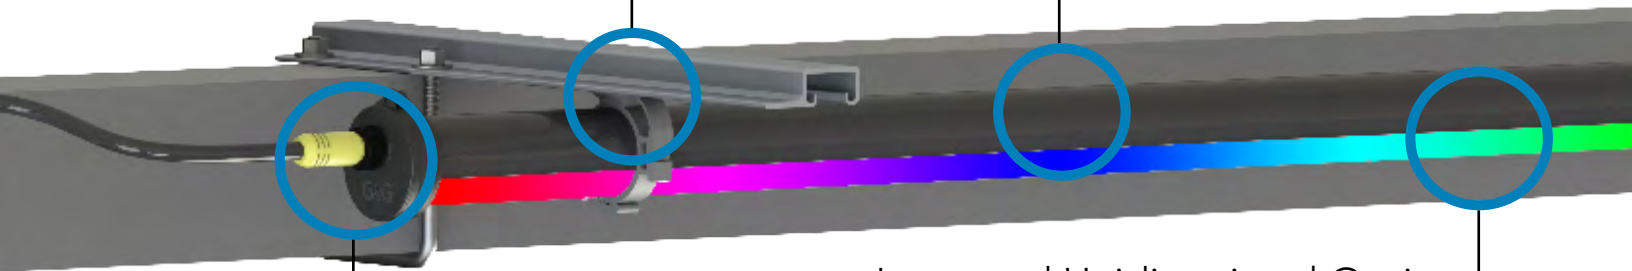

Made in the USA:

Engineered and manufactured in New York, G&G fixtures are built on quality, innovation and the latest in LED technology.

STRONG.

SIMPLE.

COMPACT.

IP68
INGRESS
CERTIFIED

OUR PRODUCTS ARE
ENGINEERED
TESTED
MANUFACTURED
& SHIPPED
FROM ONE FACILITY

COLOR CHANGING LED FIXTURE FOR CAR WASH ARCH EFFECTS

Updated Mounting System

New low-profile extruded arch mounting brackets

Lightweight & Low Profile

Sleek, modern housing simplified installation

Improved Unidirectional Optic

No need to orient fixtures to properly angle light

Quick Connect Cabling

Secure screw-on connectors and cabling for easy installation

Rev Date 22 0321

STRONG.

SIMPLE.

COMPACT.