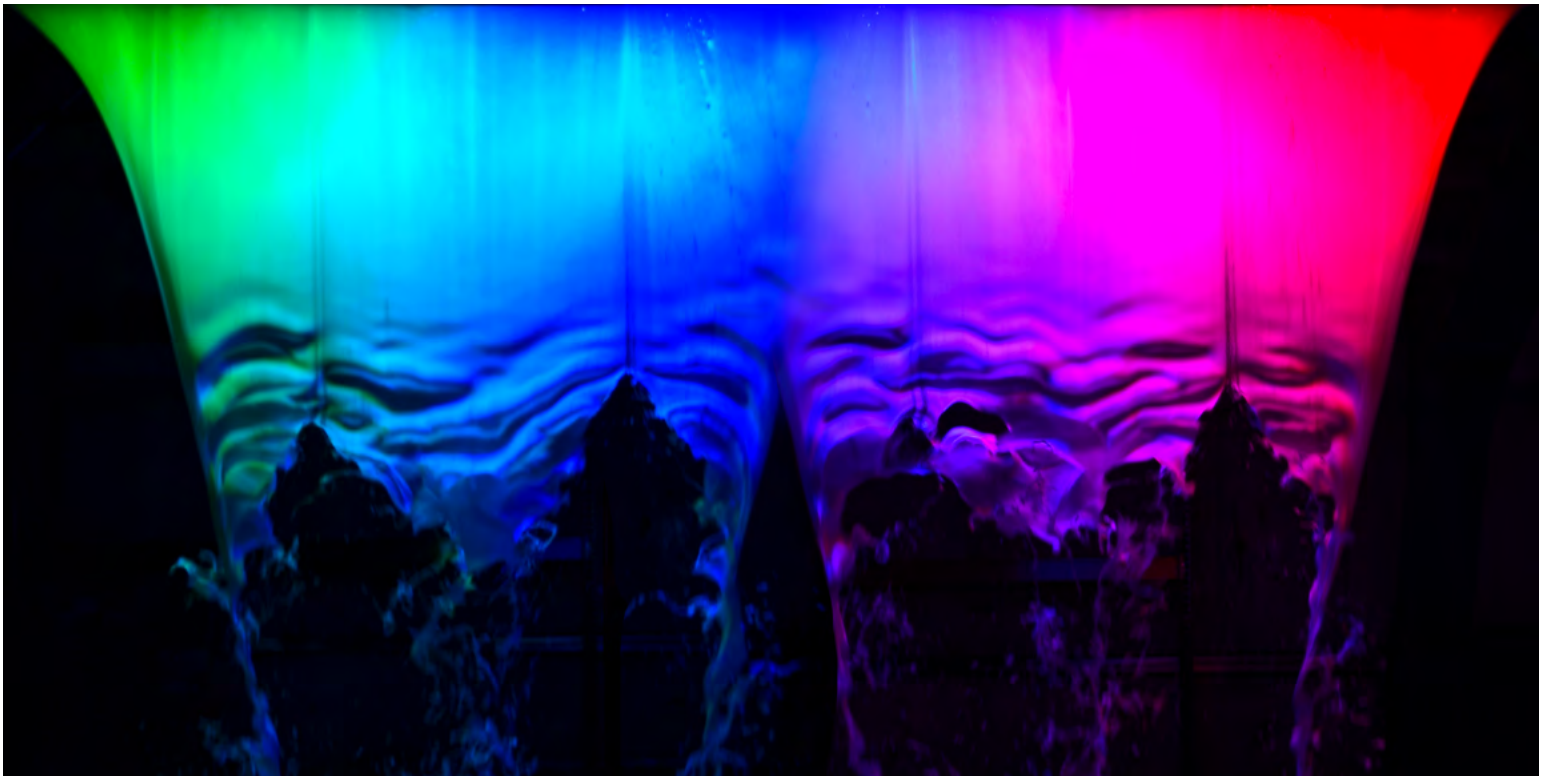

Rev Date 22 0321

STRONG.

SIMPLE.

COMPACT.