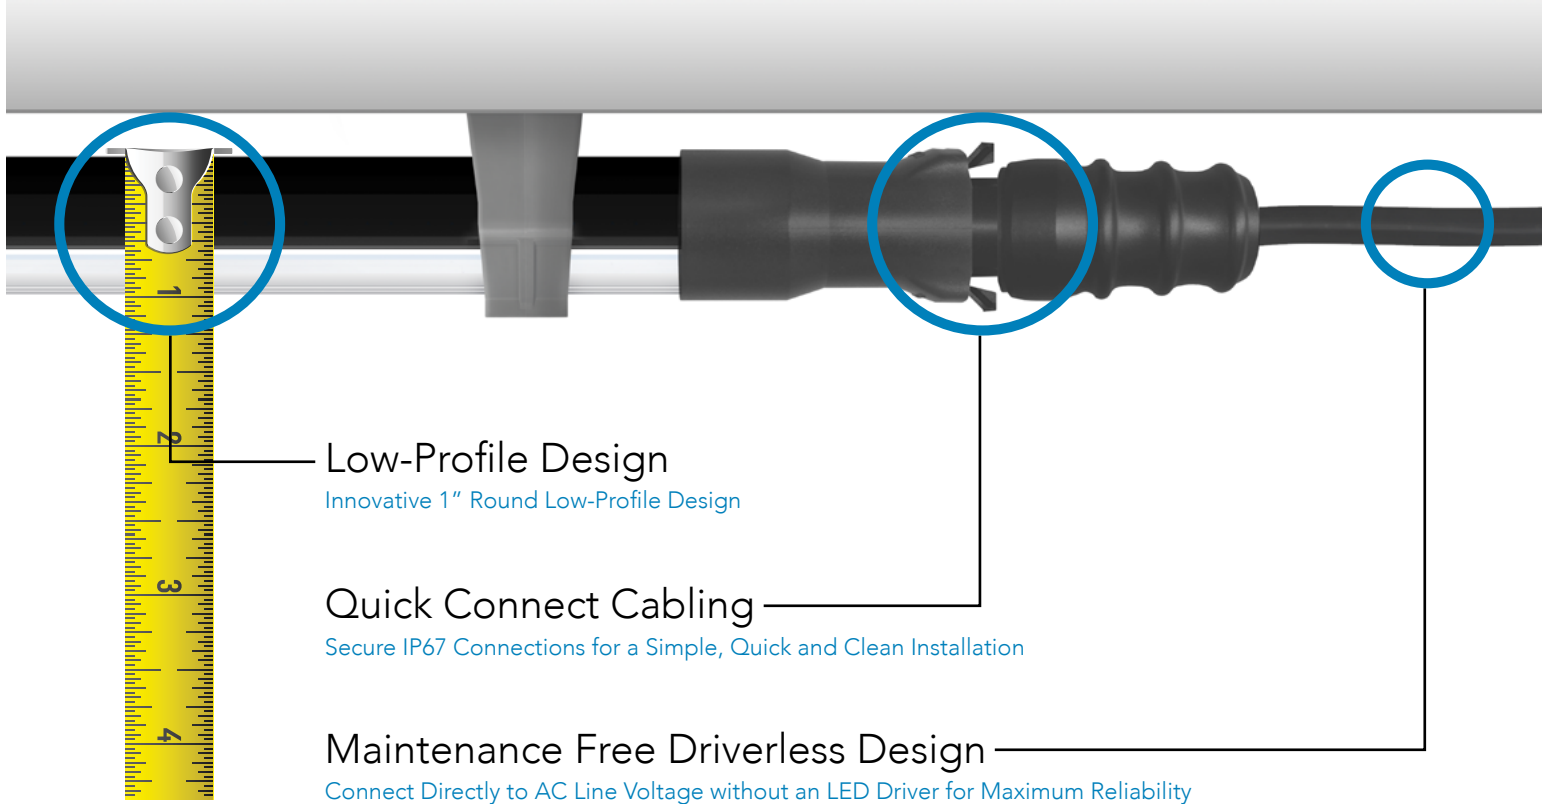

LED CANOPY & AWNING LIGHTING