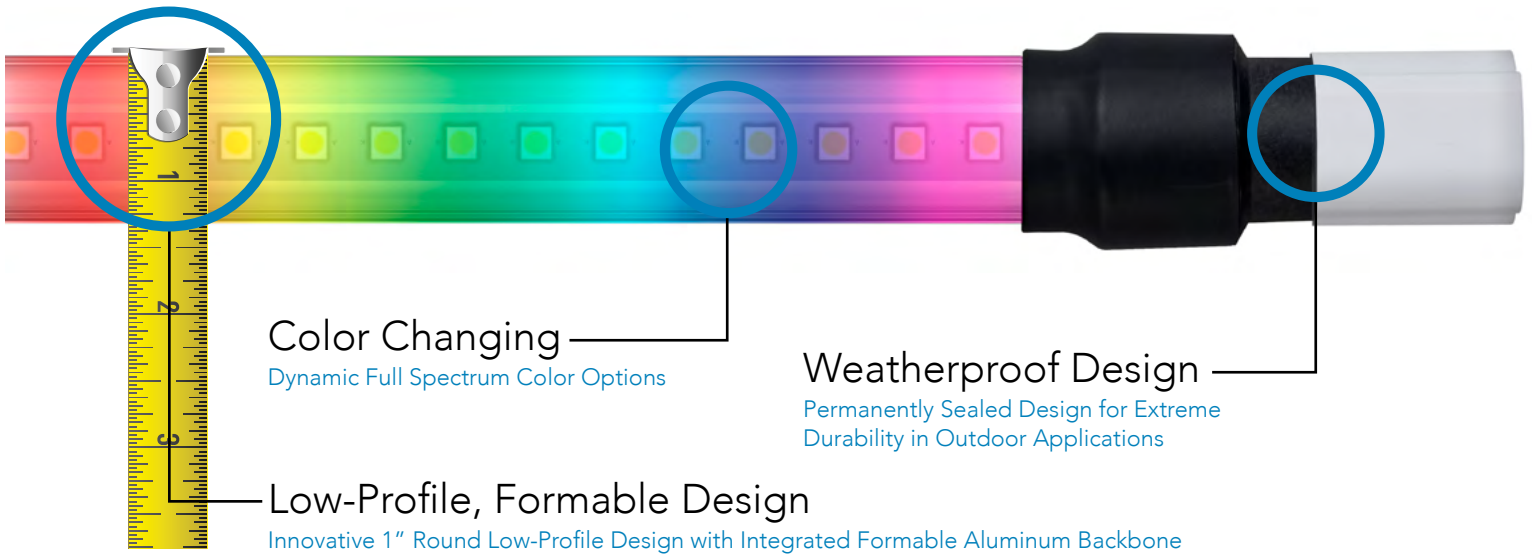

OUR PRODUCTS ARE
ENGINEERED
TESTED
MANUFACTURED
ASSEMBLED
& SHIPPED
FROM ONE FACILITY

COLOR CHANGING LED VACUUM AREA & CANOPY LIGHTING

STRONG.

SIMPLE.

COMPACT.