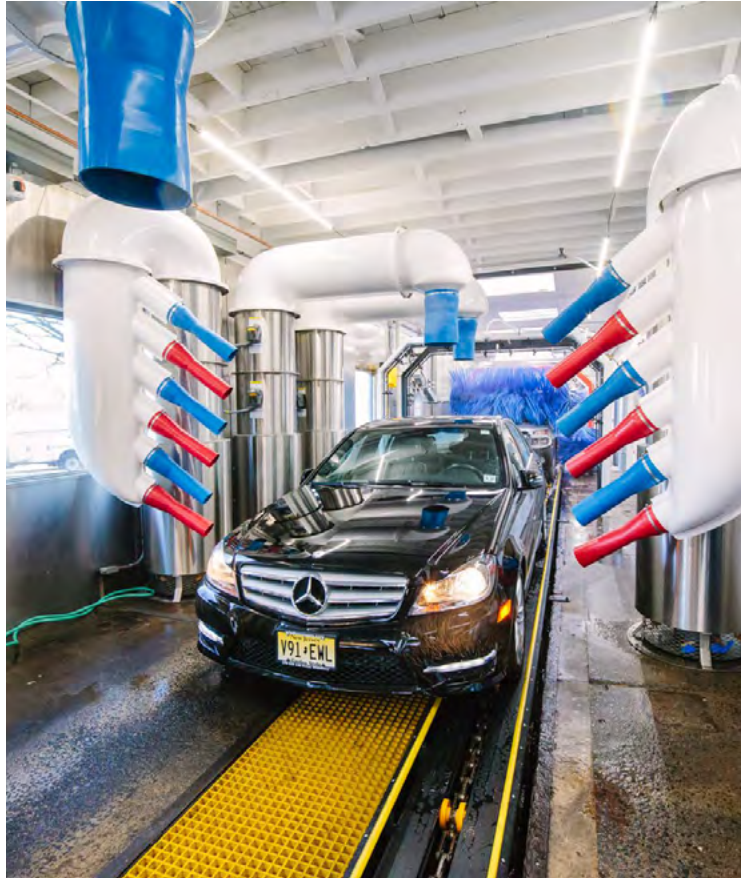

WASH BAY & TUNNEL LIGHTING