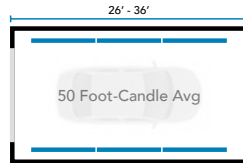

SELF-SERVE BAY LIGHTING

- ✓ Direct AC Driverless - 120VAC or 277VAC Input
- ✓ IP67 - Wet Location Rated
- ✓ 130 Lumens Per Watt
- ✓ Easy Install - Quick-Connect Wiring System
- ✓ Low-Profile - Easy to Mount Compact 1" Round Housing
- ✓ 5-Year Warranty