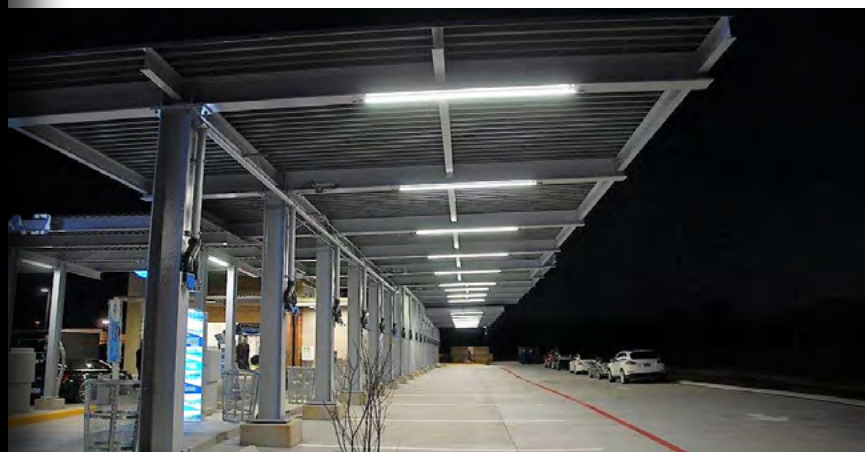

VACUUM & CANOPY LIGHTING