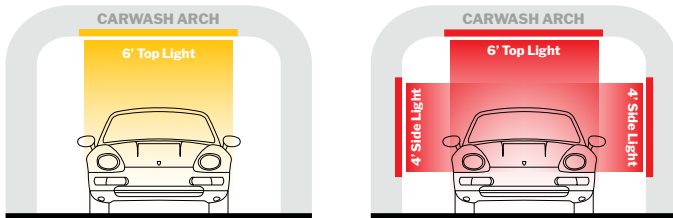

SINGLE COLOR ARCH EFFECT LIGHTING

Top Lighting

Immersive Lighting