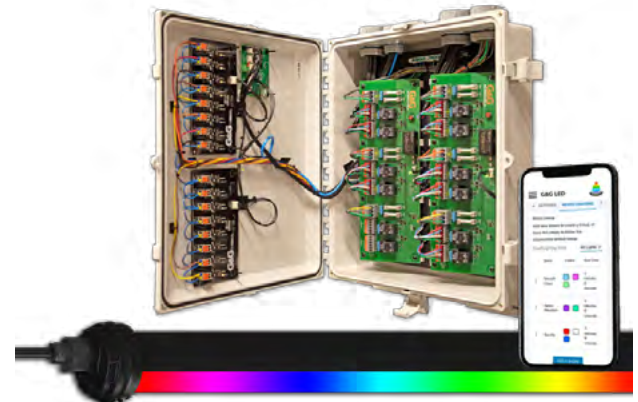

# DMX LIGHTING CONTROL SYSTEM FOR CAR WASH

- ✓ Created an Unrivaled Customer Experience with the Ultimate Car Wash Light Show
- ✓ Easily Control All Lighting Functions Via Internet From Your Own Device
- ✓ Completely Synchronize All Mood and Arch Effect Lighting Together For Cohesive Shows
- ✓ Built-In Timer & Dimming
- ✓ Extensive Pre-Programmed Light Shows Purpose Built for The Car Wash Environment
- ✓ Plug & Play Wiring System & Simplified Mounting Hardware for Simple Installation

## RAINBOW MAXX PRO

Available Through

- ✓ **250W High Intensity Scrolling Colors - Now 3x Brighter than the Original Rainbow MAXX!**
- ✓ **Built-In Push Button Controller Provides Simplicity & Reliability For Ease of Use**
- ✓ **Improved Unidirectional Optics for Lighting Foam / Rain Curtains**
- ✓ **Over 20 Pre-Programmed Color Animations for Dramatic Light Shows**
- ✓ **New Modern Housing is Extremely Lightweight & Easy to Install**
- ✓ **IP68 Waterproof and Chemical Resistant Housing is Engineered for Car Washing**