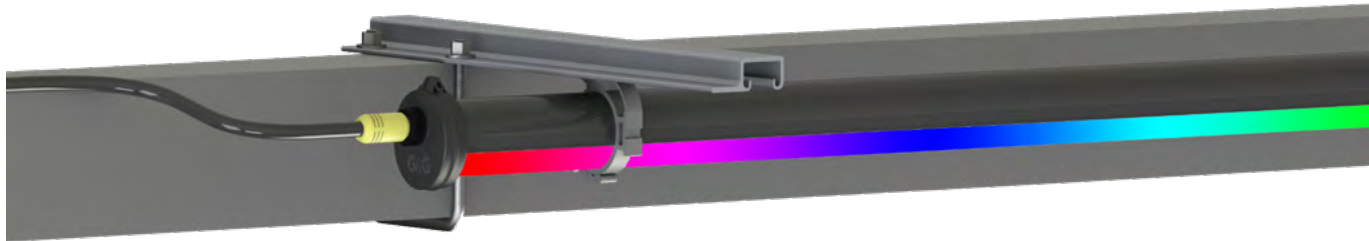

## RAINBOW MAXX PRO

Available Through

- ✓ **250W High Intensity Scrolling Colors - Now 3x Brighter than the Original Rainbow MAXX!**
- ✓ **Built-In Push Button Controller Provides Simplicity & Reliability For Ease of Use**
- ✓ **Improved Unidirectional Optics for Lighting Foam / Rain Curtains**
- ✓ **Over 20 Pre-Programmed Color Animations for Dramatic Light Shows**
- ✓ **New Modern Housing is Extremely Lightweight & Easy to Install**
- ✓ **IP68 Waterproof and Chemical Resistant Housing is Engineered for Car Washing**

## SINGLE COLOR ARCH EFFECT LIGHTING

Top Lighting

Immersive Lighting

- ✓ Crisp/True Colors - Available in Amber, Red, Green & Blue
- ✓ High-Intensity Spot Optics for Penetrating Results
- ✓ Easy Install - Quick-Connect Wiring & 1" Low-Profile Design
- ✓ 120W Top Light or 240W Immersive Lighting Kit with (1) 6' Top Light & (2) 4' Side Lights

## HIGH POWER, SINGLE COLOR MAXX ARCH EFFECT LIGHTING

Available Through

- ✓ 350W High Power, Single Color Arch Light for Intense Color Saturation
- ✓ Available in Red, Green, Blue, Cyan, Purple, Amber, Yellow and White
- ✓ 2" Waterproof, Chemical Resistant Housing with Stainless Steel Arch Mounting Kit
- ✓ Linear Optics for Lighting Foam / Rain Curtains