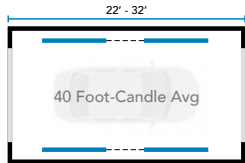

SELF-SERVE BAY LIGHTING

- ✓ Direct AC Driverless - 120VAC or 277VAC Input
- ✓ IP67 - Wet Location Rated
- ✓ 130 Lumens Per Watt
- ✓ Easy Install - Quick-Connect Wiring System
- ✓ Low-Profile - Easy to Mount Compact 1" Round Housing
- ✓ 5-Year Warranty