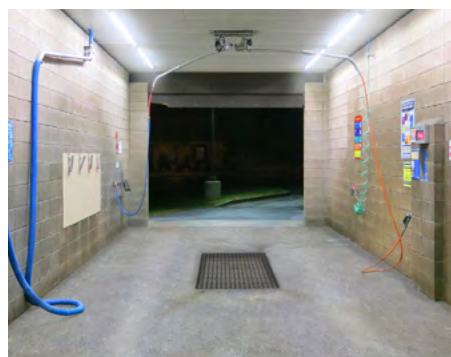

WASH BAY & TUNNEL LIGHTING