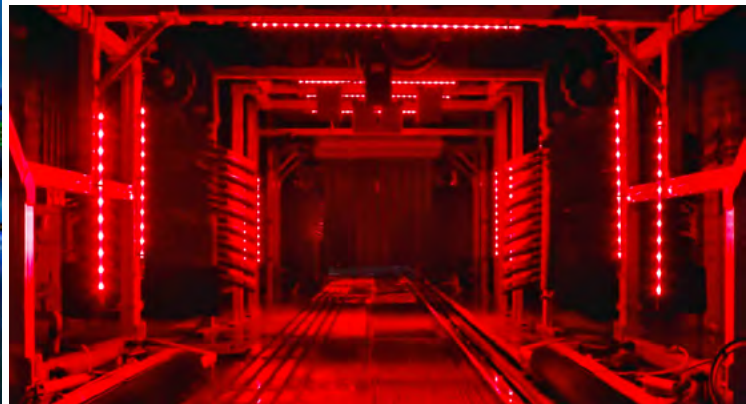

COLOR ARCH & EFFECT LIGHTING